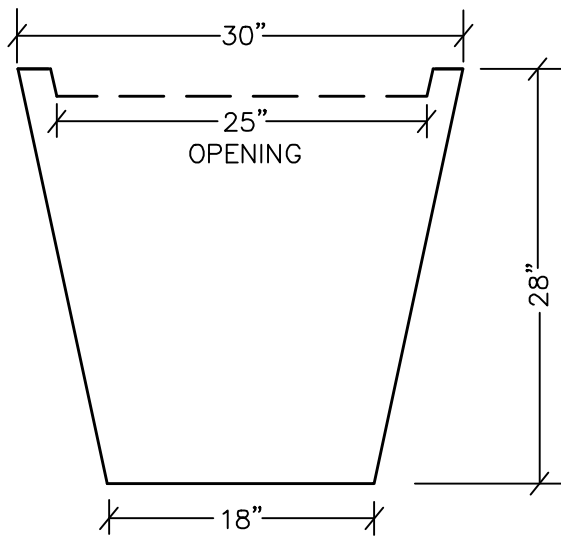

CAIRO PLANTER
MODEL NUMBER 1K-3028

TOP VIEW

SIDE VIEW